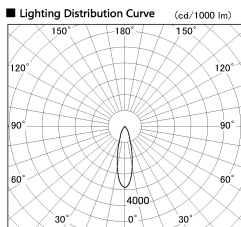

Item no. SD381-1130W9040

Series Name: Versa R-G (UL Track)
(SD381)

Installation	Track mount
Type	High-efficiency tracklight
Fixture wattage	10.5W
Beam angle	27deg
Color Temp.	4000K
CRI	Ra>90
Luminous	970 lm
Body	Die-castaluminumalloy
Body finish	White
Trim finish	White
Reflector finish	N/A
IP Rate	IP20
Light source	COB module
Input Voltage	AC220~240V
Dimming Type	Non-Dimmable
Certificate	CE,CCC
Cut Hole	N/A