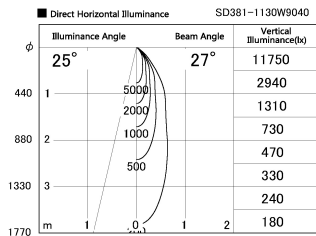

Item no. SD381-1130W9040

Series Name: Versa R-G (UL Track)
(SD381)

Installation	Track mount
Type	High-efficiency tracklight
Fixture wattage	10.5W
Beam angle	27deg
Color Temp.	4000K
CRI	Ra>90
Luminous	970 lm
Body	Die-castaluminumalloy
Body finish	White
Trim finish	White
Reflector finish	N/A
IP Rate	IP20
Light source	COB module
Input Voltage	AC220~240V
Dimming Type	Non-Dimmable
Certificate	CE,CCC
Cut Hole	N/A