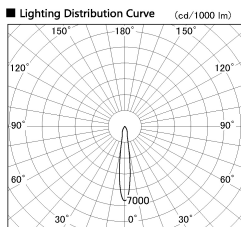

Item no. SD381-0815W9040

Series Name: Versa R-G (UL Track)
(SD381)

Installation	Track mount
Type	High-efficiency tracklight
Fixture wattage	7.5W
Beam angle	15deg
Color Temp.	4000K
CRI	Ra>90
Luminous	769 lm
Body	Die-castaluminumalloy
Body finish	White
Trim finish	White
Reflector finish	N/A
IP Rate	IP20
Light source	COB module
Input Voltage	AC220~240V
Dimming Type	Non-Dimmable
Certificate	CE,CCC
Cut Hole	N/A