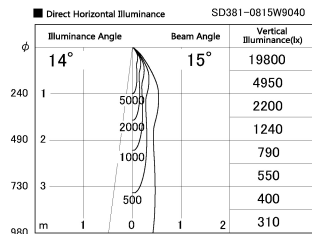

Item no. SD381-0815W9040

Series Name: Versa R-G (UL Track)
(SD381)

Installation	Track mount
Type	High-efficiency tracklight
Fixture wattage	7.5W
Beam angle	15deg
Color Temp.	4000K
CRI	Ra>90
Luminous	769 lm
Body	Die-castaluminumalloy
Body finish	White
Trim finish	White
Reflector finish	N/A
IP Rate	IP20
Light source	COB module
Input Voltage	AC220~240V
Dimming Type	Non-Dimmable
Certificate	CE,CCC
Cut Hole	N/A