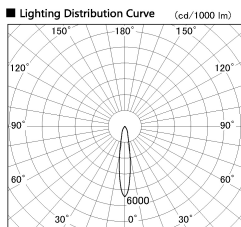

Item no. SD381-0820W9040

Series Name: Versa R-G (UL Track)
(SD381)

■ Direct Horizontal Illuminance SD381-0820W9040

Illuminance Angle	Beam Angle	Vertical Illuminance (lx)
17°	17°	15150
1		3790
2		1680
3		950
1190		610
		420
		310
		240

Installation	Track mount
Type	High-efficiency tracklight
Fixture wattage	7.5W
Beam angle	17deg
Color Temp.	4000K
CRI	Ra>90
Luminous	727 lm
Body	Die-castaluminumalloy
Body finish	White
Trim finish	White
Reflector finish	N/A
IP Rate	IP20
Light source	COB module
Input Voltage	AC220~240V
Dimming Type	Non-Dimmable
Certificate	CE,CCC
Cut Hole	N/A