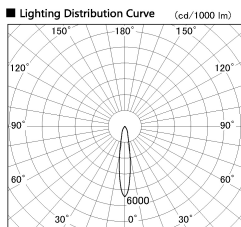

Item no. SD381-0820W9040

Series Name: Versa R-G (UL Track)
(SD381)

■ Direct Horizontal Illuminance SD381-0820W9040

φ	Illuminance Angle	Beam Angle	Vertical Illuminance (lx)
1	17°	17°	15150
2			3790
3			1680
5			950
10			610
20			420
30			310
60			240

Installation	Track mount
Type	High-efficiency tracklight
Fixture wattage	7.5W
Beam angle	17deg
Color Temp.	4000K
CRI	Ra>90
Luminous	727 lm
Body	Die-castaluminumalloy
Body finish	White
Trim finish	White
Reflector finish	N/A
IP Rate	IP20
Light source	COB module
Input Voltage	AC220~240V
Dimming Type	Non-Dimmable
Certificate	CE,CCC
Cut Hole	N/A