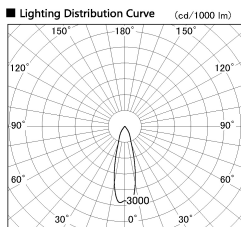

Item no. SD381-0830W9040

Series Name: Versa R-G (UL Track)
(SD381)

Installation	Track mount
Type	High-efficiency tracklight
Fixture wattage	7.5W
Beam angle	29deg
Color Temp.	4000K
CRI	Ra>90
Luminous	722 lm
Body	Die-castaluminumalloy
Body finish	White
Trim finish	White
Reflector finish	N/A
IP Rate	IP20
Light source	COB module
Input Voltage	AC220~240V
Dimming Type	Non-Dimmable
Certificate	CE,CCC
Cut Hole	N/A