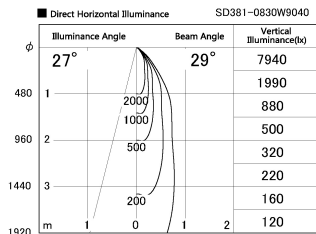

Item no. SD381-0830W9040

Series Name: Versa R-G (UL Track)
(SD381)

Installation	Track mount
Type	High-efficiency tracklight
Fixture wattage	7.5W
Beam angle	29deg
Color Temp.	4000K
CRI	Ra>90
Luminous	722 lm
Body	Die-castaluminumalloy
Body finish	White
Trim finish	White
Reflector finish	N/A
IP Rate	IP20
Light source	COB module
Input Voltage	AC220~240V
Dimming Type	Non-Dimmable
Certificate	CE,CCC
Cut Hole	N/A