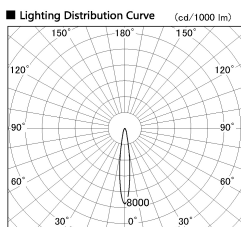

Item no. SD381-3515B9027

Series Name: Versa R-G (UL Track)
(SD381)

■ Direct Horizontal Illuminance SD381-3515B9027

φ	Illuminance Angle	Beam Angle	Vertical Illuminance (lx)
240	14°	15°	113150
480	5000		28290
730	20000		12570
980	10000		7070
	5000		4530
			3140
			2310
			1770

Installation	Track mount
Type	High-efficiency tracklight
Fixture wattage	36W
Beam angle	15deg
Color Temp.	2700K
CRI	Ra>90
Luminous	3618 lm
Body	Die-castaluminumalloy
Body finish	Black
Trim finish	Black
Reflector finish	N/A
IP Rate	IP20
Light source	COB module
Input Voltage	AC220~240V
Dimming Type	Non-Dimmable
Certificate	CE,CCC
Cut Hole	N/A