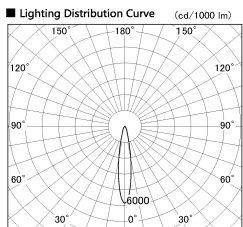

Item no. SD381-3520B9027

Series Name: Versa R-G (UL Track)
(SD381)

■ Direct Horizontal Illuminance SD381-3520B9027

| φ | Illuminance Angle | Beam Angle | Vertical Illuminance (lx) |
|------|-------------------|------------|---------------------------|
| 1 | 18° | 18° | 86150 |
| 310 | | | 21540 |
| 1 | | | 9570 |
| 2 | | | 5380 |
| 630 | | | 3450 |
| 3 | | | 2390 |
| 950 | | | 1760 |
| 1260 | | | 1350 |

| | |
|------------------|----------------------------|
| Installation | Track mount |
| Type | High-efficiency tracklight |
| Fixture wattage | 36W |
| Beam angle | 18deg |
| Color Temp. | 2700K |
| CRI | Ra>90 |
| Luminous | 3613 lm |
| Body | Die-castaluminumalloy |
| Body finish | Black |
| Trim finish | Black |
| Reflector finish | N/A |
| IP Rate | IP20 |
| Light source | COB module |
| Input Voltage | AC220~240V |
| Dimming Type | Non-Dimmable |
| Certificate | CE,CCC |
| Cut Hole | N/A |