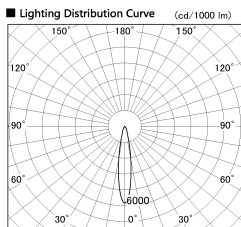

Item no. SD381-3520B9027

Series Name: Versa R-G (UL Track)
(SD381)

■ Direct Horizontal Illuminance SD381-3520B9027

φ	Illuminance Angle	Beam Angle	Vertical Illuminance (lx)
1	18°	18°	86150
310			21540
1			9570
2			5380
630			3450
3			2390
950			1760
1260			1350

Installation	Track mount
Type	High-efficiency tracklight
Fixture wattage	36W
Beam angle	18deg
Color Temp.	2700K
CRI	Ra>90
Luminous	3613 lm
Body	Die-castaluminumalloy
Body finish	Black
Trim finish	Black
Reflector finish	N/A
IP Rate	IP20
Light source	COB module
Input Voltage	AC220~240V
Dimming Type	Non-Dimmable
Certificate	CE,CCC
Cut Hole	N/A