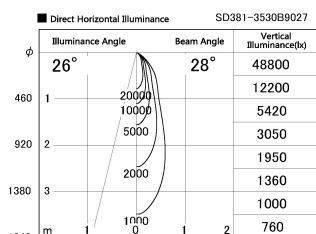

Item no. SD381-3530B9027

Series Name: Versa R-G (UL Track)  
(SD381)

Installation	Track mount
Type	High-efficiency tracklight
Fixture wattage	36W
Beam angle	28deg
Color Temp.	2700K
CRI	Ra>90
Luminous	3624 lm
Body	Die-castaluminumalloy
Body finish	Black
Trim finish	Black
Reflector finish	N/A
IP Rate	IP20
Light source	COB module
Input Voltage	AC220~240V
Dimming Type	Non-Dimmable
Certificate	CE,CCC
Cut Hole	N/A