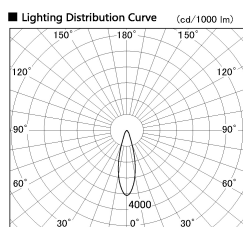

Item no. SD381-3530B9027

Series Name: Versa R-G (UL Track)  
(SD381)

Installation	Track mount
Type	High-efficiency tracklight
Fixture wattage	36W
Beam angle	28deg
Color Temp.	2700K
CRI	Ra>90
Luminous	3624 lm
Body	Die-castaluminumalloy
Body finish	Black
Trim finish	Black
Reflector finish	N/A
IP Rate	IP20
Light source	COB module
Input Voltage	AC220~240V
Dimming Type	Non-Dimmable
Certificate	CE,CCC
Cut Hole	N/A