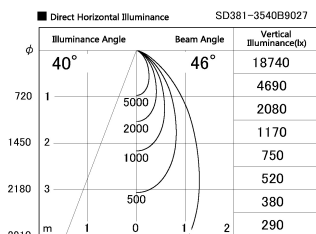

Item no. SD381-3540B9027

Series Name: Versa R-G (UL Track)  
(SD381)

Installation	Track mount
Type	High-efficiency tracklight
Fixture wattage	36W
Beam angle	46deg
Color Temp.	2700K
CRI	Ra>90
Luminous	3403 lm
Body	Die-cast aluminum alloy
Body finish	Black
Trim finish	Black
Reflector finish	N/A
IP Rate	IP20
Light source	COB module
Input Voltage	AC220~240V
Dimming Type	Non-Dimmable
Certificate	CE,CCC
Cut Hole	N/A