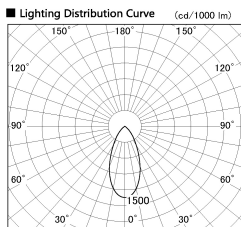

Item no. SD381-3540B9027

Series Name: Versa R-G (UL Track)
(SD381)

Installation	Track mount
Type	High-efficiency tracklight
Fixture wattage	36W
Beam angle	46deg
Color Temp.	2700K
CRI	Ra>90
Luminous	3403 lm
Body	Die-castaluminumalloy
Body finish	Black
Trim finish	Black
Reflector finish	N/A
IP Rate	IP20
Light source	COB module
Input Voltage	AC220~240V
Dimming Type	Non-Dimmable
Certificate	CE,CCC
Cut Hole	N/A