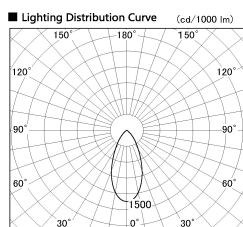

Item no. SD381-3540B9027

Series Name: Versa R-G (UL Track)  
(SD381)

Installation	Track mount
Type	High-efficiency tracklight
Fixture wattage	36W
Beam angle	46deg
Color Temp.	2700K
CRI	Ra>90
Luminous	3403 lm
Body	Die-cast aluminum alloy
Body finish	Black
Trim finish	Black
Reflector finish	N/A
IP Rate	IP20
Light source	COB module
Input Voltage	AC220~240V
Dimming Type	Non-Dimmable
Certificate	CE,CCC
Cut Hole	N/A