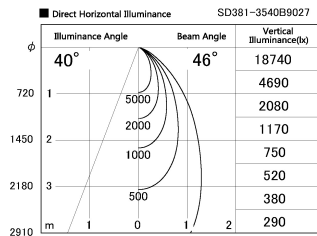

Item no. SD381-3540B9027

Series Name: Versa R-G (UL Track)
(SD381)

Installation	Track mount
Type	High-efficiency tracklight
Fixture wattage	36W
Beam angle	46deg
Color Temp.	2700K
CRI	Ra>90
Luminous	3403 lm
Body	Die-castaluminumalloy
Body finish	Black
Trim finish	Black
Reflector finish	N/A
IP Rate	IP20
Light source	COB module
Input Voltage	AC220~240V
Dimming Type	Non-Dimmable
Certificate	CE,CCC
Cut Hole	N/A