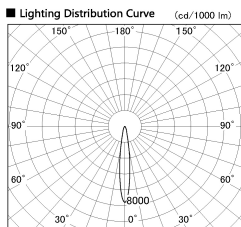

Item no. SD381-2815B9027

Series Name: Versa R-G (UL Track)
(SD381)

■ Direct Horizontal Illuminance SD381-2815B9027

| φ | Illuminance Angle | Beam Angle | Vertical Illuminance (lx) |
|---|-------------------|------------|---------------------------|
| 1 | 14° | 15° | 91880 |
| 2 | | | 22970 |
| 3 | | | 10210 |
| 4 | | | 5740 |
| 5 | | | 3680 |
| 6 | | | 2550 |
| 7 | | | 1880 |
| 8 | | | 1440 |

| | |
|------------------|----------------------------|
| Installation | Track mount |
| Type | High-efficiency tracklight |
| Fixture wattage | 28W |
| Beam angle | 15deg |
| Color Temp. | 2700K |
| CRI | Ra>90 |
| Luminous | 2915 lm |
| Body | Die-cast aluminum alloy |
| Body finish | Black |
| Trim finish | Black |
| Reflector finish | N/A |
| IP Rate | IP20 |
| Light source | COB module |
| Input Voltage | AC220~240V |
| Dimming Type | Non-Dimmable |
| Certificate | CE,CCC |
| Cut Hole | N/A |