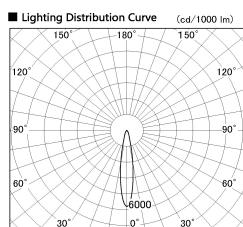

Item no. SD381-2820B9027

Series Name: Versa R-G (UL Track)
(SD381)

Installation	Track mount
Type	High-efficiency tracklight
Fixture wattage	28W
Beam angle	18deg
Color Temp.	2700K
CRI	Ra>90
Luminous	2927 lm
Body	Die-cast aluminum alloy
Body finish	Black
Trim finish	Black
Reflector finish	N/A
IP Rate	IP20
Light source	COB module
Input Voltage	AC220~240V
Dimming Type	Non-Dimmable
Certificate	CE,CCC
Cut Hole	N/A