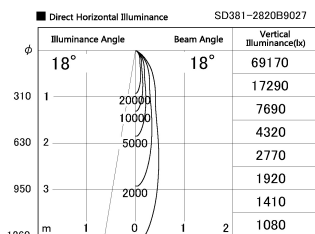

Item no. SD381-2820B9027

Series Name: Versa R-G (UL Track)
(SD381)

Installation	Track mount
Type	High-efficiency tracklight
Fixture wattage	28W
Beam angle	18deg
Color Temp.	2700K
CRI	Ra>90
Luminous	2927 lm
Body	Die-cast aluminum alloy
Body finish	Black
Trim finish	Black
Reflector finish	N/A
IP Rate	IP20
Light source	COB module
Input Voltage	AC220~240V
Dimming Type	Non-Dimmable
Certificate	CE,CCC
Cut Hole	N/A