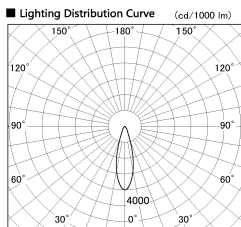

Item no. SD381-2830B9027

Series Name: Versa R-G (UL Track)  
(SD381)

Installation	Track mount
Type	High-efficiency tracklight
Fixture wattage	28W
Beam angle	28deg
Color Temp.	2700K
CRI	Ra>90
Luminous	2952 lm
Body	Die-castaluminumalloy
Body finish	Black
Trim finish	Black
Reflector finish	N/A
IP Rate	IP20
Light source	COB module
Input Voltage	AC220~240V
Dimming Type	Non-Dimmable
Certificate	CE,CCC
Cut Hole	N/A