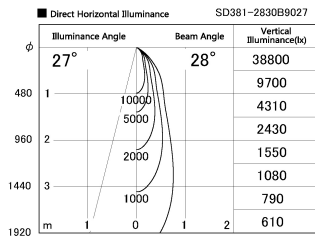

Item no. SD381-2830B9027

Series Name: Versa R-G (UL Track)  
(SD381)

Installation	Track mount
Type	High-efficiency tracklight
Fixture wattage	28W
Beam angle	28deg
Color Temp.	2700K
CRI	Ra>90
Luminous	2952 lm
Body	Die-castaluminumalloy
Body finish	Black
Trim finish	Black
Reflector finish	N/A
IP Rate	IP20
Light source	COB module
Input Voltage	AC220~240V
Dimming Type	Non-Dimmable
Certificate	CE,CCC
Cut Hole	N/A