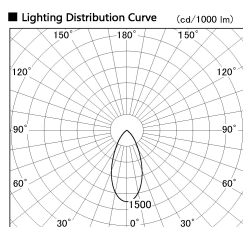

Item no. SD381-2840B9027

Series Name: Versa R-G (UL Track)
(SD381)

Installation	Track mount
Type	High-efficiency tracklight
Fixture wattage	28W
Beam angle	46deg
Color Temp.	2700K
CRI	Ra>90
Luminous	2745 lm
Body	Die-castaluminumalloy
Body finish	Black
Trim finish	Black
Reflector finish	N/A
IP Rate	IP20
Light source	COB module
Input Voltage	AC220~240V
Dimming Type	Non-Dimmable
Certificate	CE,CCC
Cut Hole	N/A