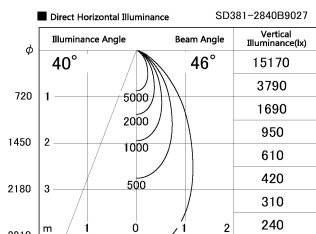

Item no. SD381-2840B9027

Series Name: Versa R-G (UL Track)
(SD381)

Installation	Track mount
Type	High-efficiency tracklight
Fixture wattage	28W
Beam angle	46deg
Color Temp.	2700K
CRI	Ra>90
Luminous	2745 lm
Body	Die-castaluminumalloy
Body finish	Black
Trim finish	Black
Reflector finish	N/A
IP Rate	IP20
Light source	COB module
Input Voltage	AC220~240V
Dimming Type	Non-Dimmable
Certificate	CE,CCC
Cut Hole	N/A