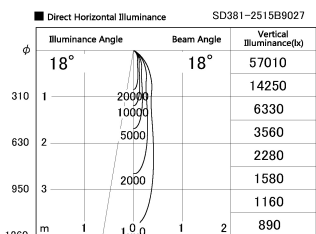

Item no. SD381-2515B9027

Series Name: Versa R-G (UL Track)
(SD381)

Installation	Track mount
Type	High-efficiency tracklight
Fixture wattage	23W
Beam angle	18deg
Color Temp.	2700K
CRI	Ra>90
Luminous	2357 lm
Body	Die-cast aluminum alloy
Body finish	Black
Trim finish	Black
Reflector finish	N/A
IP Rate	IP20
Light source	COB module
Input Voltage	AC220~240V
Dimming Type	Non-Dimmable
Certificate	CE,CCC
Cut Hole	N/A