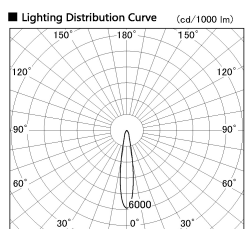

Item no. SD381-2515B9027

Series Name: Versa R-G (UL Track)
(SD381)

Installation	Track mount
Type	High-efficiency tracklight
Fixture wattage	23W
Beam angle	18deg
Color Temp.	2700K
CRI	Ra>90
Luminous	2357 lm
Body	Die-cast aluminum alloy
Body finish	Black
Trim finish	Black
Reflector finish	N/A
IP Rate	IP20
Light source	COB module
Input Voltage	AC220~240V
Dimming Type	Non-Dimmable
Certificate	CE,CCC
Cut Hole	N/A