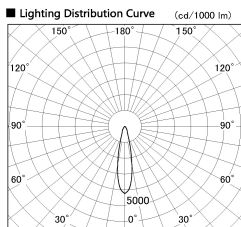

Item no. SD381-2520B9027

Series Name: Versa R-G (UL Track)
(SD381)

Installation	Track mount
Type	High-efficiency tracklight
Fixture wattage	23W
Beam angle	22deg
Color Temp.	2700K
CRI	Ra>90
Luminous	2389 lm
Body	Die-cast aluminum alloy
Body finish	Black
Trim finish	Black
Reflector finish	N/A
IP Rate	IP20
Light source	COB module
Input Voltage	AC220~240V
Dimming Type	Non-Dimmable
Certificate	CE,CCC
Cut Hole	N/A