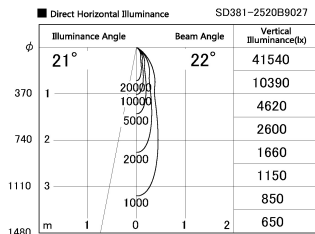

Item no. SD381-2520B9027

Series Name: Versa R-G (UL Track)
(SD381)

Installation	Track mount
Type	High-efficiency tracklight
Fixture wattage	23W
Beam angle	22deg
Color Temp.	2700K
CRI	Ra>90
Luminous	2389 lm
Body	Die-cast aluminum alloy
Body finish	Black
Trim finish	Black
Reflector finish	N/A
IP Rate	IP20
Light source	COB module
Input Voltage	AC220~240V
Dimming Type	Non-Dimmable
Certificate	CE,CCC
Cut Hole	N/A