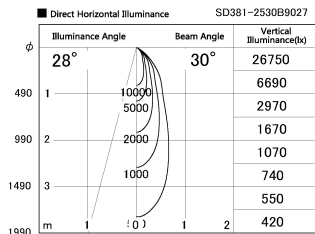

Item no. SD381-2530B9027

Series Name: Versa R-G (UL Track)
(SD381)

Installation	Track mount
Type	High-efficiency tracklight
Fixture wattage	23W
Beam angle	30deg
Color Temp.	2700K
CRI	Ra>90
Luminous	2373 lm
Body	Die-cast aluminum alloy
Body finish	Black
Trim finish	Black
Reflector finish	N/A
IP Rate	IP20
Light source	COB module
Input Voltage	AC220~240V
Dimming Type	Non-Dimmable
Certificate	CE,CCC
Cut Hole	N/A