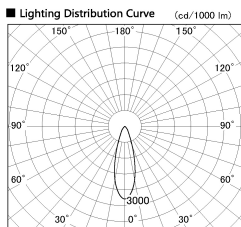

Item no. SD381-2530B9027

Series Name: Versa R-G (UL Track)
(SD381)

Installation	Track mount
Type	High-efficiency tracklight
Fixture wattage	23W
Beam angle	30deg
Color Temp.	2700K
CRI	Ra>90
Luminous	2373 lm
Body	Die-cast aluminum alloy
Body finish	Black
Trim finish	Black
Reflector finish	N/A
IP Rate	IP20
Light source	COB module
Input Voltage	AC220~240V
Dimming Type	Non-Dimmable
Certificate	CE,CCC
Cut Hole	N/A