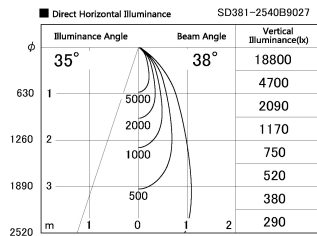

Item no. SD381-2540B9027

Series Name: Versa R-G (UL Track)
(SD381)

Installation	Track mount
Type	High-efficiency tracklight
Fixture wattage	23W
Beam angle	38deg
Color Temp.	2700K
CRI	Ra>90
Luminous	2319 lm
Body	Die-cast aluminum alloy
Body finish	Black
Trim finish	Black
Reflector finish	N/A
IP Rate	IP20
Light source	COB module
Input Voltage	AC220~240V
Dimming Type	Non-Dimmable
Certificate	CE,CCC
Cut Hole	N/A