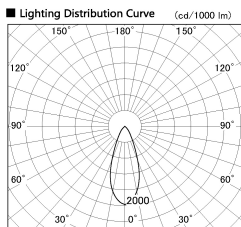

Item no. SD381-2540B9027

Series Name: Versa R-G (UL Track)
(SD381)

Installation	Track mount
Type	High-efficiency tracklight
Fixture wattage	23W
Beam angle	38deg
Color Temp.	2700K
CRI	Ra>90
Luminous	2319 lm
Body	Die-cast aluminum alloy
Body finish	Black
Trim finish	Black
Reflector finish	N/A
IP Rate	IP20
Light source	COB module
Input Voltage	AC220~240V
Dimming Type	Non-Dimmable
Certificate	CE,CCC
Cut Hole	N/A