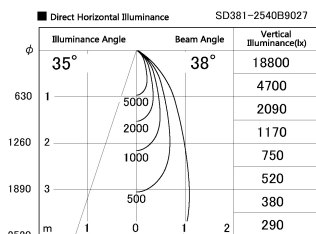

Item no. SD381-2540B9027

Series Name: Versa R-G (UL Track)  
(SD381)

Installation	Track mount
Type	High-efficiency tracklight
Fixture wattage	23W
Beam angle	38deg
Color Temp.	2700K
CRI	Ra>90
Luminous	2319 lm
Body	Die-castaluminumalloy
Body finish	Black
Trim finish	Black
Reflector finish	N/A
IP Rate	IP20
Light source	COB module
Input Voltage	AC220~240V
Dimming Type	Non-Dimmable
Certificate	CE,CCC
Cut Hole	N/A