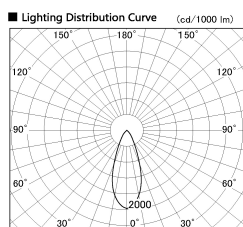

Item no. SD381-2540B9027

Series Name: Versa R-G (UL Track)  
(SD381)

Installation	Track mount
Type	High-efficiency tracklight
Fixture wattage	23W
Beam angle	38deg
Color Temp.	2700K
CRI	Ra>90
Luminous	2319 lm
Body	Die-castaluminumalloy
Body finish	Black
Trim finish	Black
Reflector finish	N/A
IP Rate	IP20
Light source	COB module
Input Voltage	AC220~240V
Dimming Type	Non-Dimmable
Certificate	CE,CCC
Cut Hole	N/A