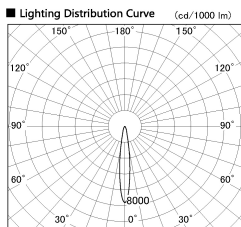

Item no. SD381-2615B9027

Series Name: Versa R-G (UL Track)
(SD381)

■ Direct Horizontal Illuminance SD381-2615B9027

φ	Illuminance Angle	Beam Angle	Vertical Illuminance (lx)
1	14°	15°	80520
240			20130
1			8950
2			5030
490			3220
2			2240
730			1640
3			1260
980			

Installation	Track mount
Type	High-efficiency tracklight
Fixture wattage	23W
Beam angle	15deg
Color Temp.	2700K
CRI	Ra>90
Luminous	2547 lm
Body	Die-castaluminumalloy
Body finish	Black
Trim finish	Black
Reflector finish	N/A
IP Rate	IP20
Light source	COB module
Input Voltage	AC220~240V
Dimming Type	Non-Dimmable
Certificate	CE,CCC
Cut Hole	N/A