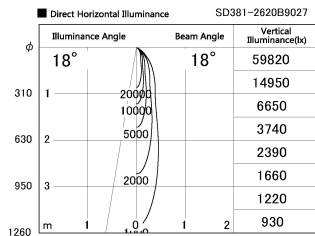

Item no. SD381-2620B9027

Series Name: Versa R-G (UL Track)
(SD381)

Installation	Track mount
Type	High-efficiency tracklight
Fixture wattage	23W
Beam angle	18deg
Color Temp.	2700K
CRI	Ra>90
Luminous	2575 lm
Body	Die-castaluminumalloy
Body finish	Black
Trim finish	Black
Reflector finish	N/A
IP Rate	IP20
Light source	COB module
Input Voltage	AC220~240V
Dimming Type	Non-Dimmable
Certificate	CE,CCC
Cut Hole	N/A