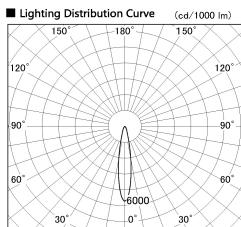

Item no. SD381-2620B9027

Series Name: Versa R-G (UL Track)
(SD381)

Installation	Track mount
Type	High-efficiency tracklight
Fixture wattage	23W
Beam angle	18deg
Color Temp.	2700K
CRI	Ra>90
Luminous	2575 lm
Body	Die-castaluminumalloy
Body finish	Black
Trim finish	Black
Reflector finish	N/A
IP Rate	IP20
Light source	COB module
Input Voltage	AC220~240V
Dimming Type	Non-Dimmable
Certificate	CE,CCC
Cut Hole	N/A