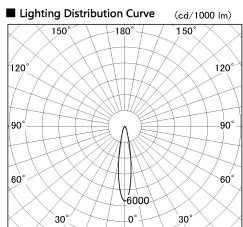

Item no. SD381-2620B9027

Series Name: Versa R-G (UL Track)
(SD381)

Installation	Track mount
Type	High-efficiency tracklight
Fixture wattage	23W
Beam angle	18deg
Color Temp.	2700K
CRI	Ra>90
Luminous	2575 lm
Body	Die-castaluminumalloy
Body finish	Black
Trim finish	Black
Reflector finish	N/A
IP Rate	IP20
Light source	COB module
Input Voltage	AC220~240V
Dimming Type	Non-Dimmable
Certificate	CE,CCC
Cut Hole	N/A