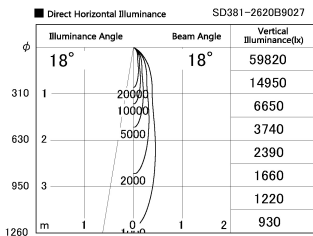

Item no. SD381-2620B9027

Series Name: Versa R-G (UL Track)
(SD381)

Installation	Track mount
Type	High-efficiency tracklight
Fixture wattage	23W
Beam angle	18deg
Color Temp.	2700K
CRI	Ra>90
Luminous	2575 lm
Body	Die-castaluminumalloy
Body finish	Black
Trim finish	Black
Reflector finish	N/A
IP Rate	IP20
Light source	COB module
Input Voltage	AC220~240V
Dimming Type	Non-Dimmable
Certificate	CE,CCC
Cut Hole	N/A