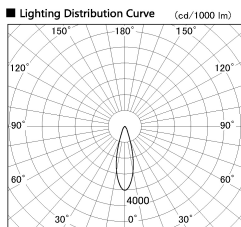

Item no. SD381-2630B9027

Series Name: Versa R-G (UL Track)  
(SD381)

Installation	Track mount
Type	High-efficiency tracklight
Fixture wattage	23W
Beam angle	28deg
Color Temp.	2700K
CRI	Ra>90
Luminous	2582 lm
Body	Die-castaluminumalloy
Body finish	Black
Trim finish	Black
Reflector finish	N/A
IP Rate	IP20
Light source	COB module
Input Voltage	AC220~240V
Dimming Type	Non-Dimmable
Certificate	CE,CCC
Cut Hole	N/A