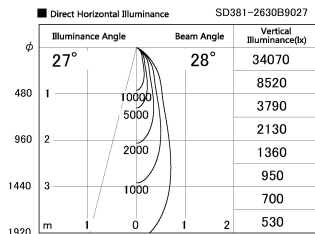

Item no. SD381-2630B9027

Series Name: Versa R-G (UL Track)  
(SD381)

Installation	Track mount
Type	High-efficiency tracklight
Fixture wattage	23W
Beam angle	28deg
Color Temp.	2700K
CRI	Ra>90
Luminous	2582 lm
Body	Die-castaluminumalloy
Body finish	Black
Trim finish	Black
Reflector finish	N/A
IP Rate	IP20
Light source	COB module
Input Voltage	AC220~240V
Dimming Type	Non-Dimmable
Certificate	CE,CCC
Cut Hole	N/A