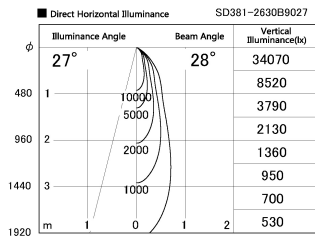

Item no. SD381-2630B9027

Series Name: Versa R-G (UL Track)  
(SD381)

Installation	Track mount
Type	High-efficiency tracklight
Fixture wattage	23W
Beam angle	28deg
Color Temp.	2700K
CRI	Ra>90
Luminous	2582 lm
Body	Die-castaluminumalloy
Body finish	Black
Trim finish	Black
Reflector finish	N/A
IP Rate	IP20
Light source	COB module
Input Voltage	AC220~240V
Dimming Type	Non-Dimmable
Certificate	CE,CCC
Cut Hole	N/A