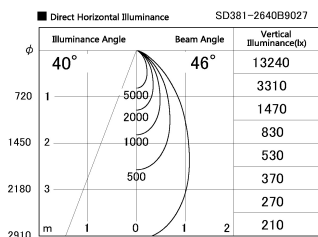

Item no. SD381-2640B9027

Series Name: Versa R-G (UL Track)  
(SD381)

|                  |                            |
|------------------|----------------------------|
| Installation     | Track mount                |
| Type             | High-efficiency tracklight |
| Fixture wattage  | 23W                        |
| Beam angle       | 46deg                      |
| Color Temp.      | 2700K                      |
| CRI              | Ra>90                      |
| Luminous         | 2408 lm                    |
| Body             | Die-castaluminumalloy      |
| Body finish      | Black                      |
| Trim finish      | Black                      |
| Reflector finish | N/A                        |
| IP Rate          | IP20                       |
| Light source     | COB module                 |
| Input Voltage    | AC220~240V                 |
| Dimming Type     | Non-Dimmable               |
| Certificate      | CE,CCC                     |
| Cut Hole         | N/A                        |