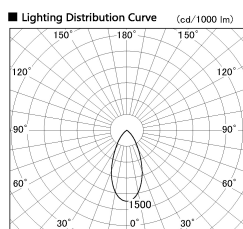

Item no. SD381-2640B9027

Series Name: Versa R-G (UL Track)  
(SD381)

|                  |                            |
|------------------|----------------------------|
| Installation     | Track mount                |
| Type             | High-efficiency tracklight |
| Fixture wattage  | 23W                        |
| Beam angle       | 46deg                      |
| Color Temp.      | 2700K                      |
| CRI              | Ra>90                      |
| Luminous         | 2408 lm                    |
| Body             | Die-castaluminumalloy      |
| Body finish      | Black                      |
| Trim finish      | Black                      |
| Reflector finish | N/A                        |
| IP Rate          | IP20                       |
| Light source     | COB module                 |
| Input Voltage    | AC220~240V                 |
| Dimming Type     | Non-Dimmable               |
| Certificate      | CE,CCC                     |
| Cut Hole         | N/A                        |