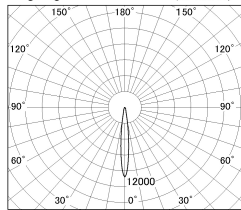

Installation	Track mount
Type	High-efficiency tracklight
Fixture wattage	20W
Beam angle	12deg
Color Temp.	2700K
CRI	Ra>90
Luminous	1919 lm
Body	Die-cast aluminum alloy
Body finish	Black
Trim finish	Black
Reflector finish	N/A
IP Rate	IP20
Light source	COB module
Input Voltage	AC220~240V
Dimming Type	Non-Dimmable
Certificate	CE,CCC
Cut Hole	N/A

■ Lighting Distribution Curve (cd./1000 lm)

φ	Illuminance Angle	Beam Angle	Vertical Illuminance(lx)	
190	11°	12°	82850	
1			20710	
			9210	
380			5180	
			3310	
570			2300	
3			1690	
770			1290	
m	1	0	1	2