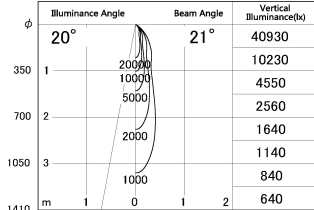

Installation	Track mount
Type	High-efficiency tracklight
Fixture wattage	20W
Beam angle	21deg
Color Temp.	2700K
CRI	Ra>90
Luminous	1950 lm
Body	Die-castaluminumalloy
Body finish	Black
Trim finish	Black
Reflector finish	N/A
IP Rate	IP20
Light source	COB module
Input Voltage	AC220~240V
Dimming Type	Non-Dimmable
Certificate	CE,CCC
Cut Hole	N/A