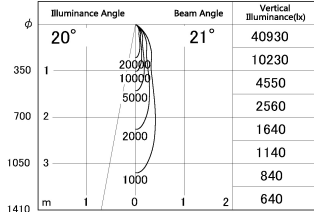

Installation	Track mount
Type	High-efficiency tracklight
Fixture wattage	20W
Beam angle	21deg
Color Temp.	2700K
CRI	Ra>90
Luminous	1950 lm
Body	Die-castaluminumalloy
Body finish	Black
Trim finish	Black
Reflector finish	N/A
IP Rate	IP20
Light source	COB module
Input Voltage	AC220~240V
Dimming Type	Non-Dimmable
Certificate	CE,CCC
Cut Hole	N/A