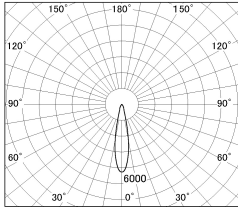

■ Lighting Distribution Curve (cd./1000 lm)

Installation	Track mount
Type	High-efficiency tracklight
Fixture wattage	20W
Beam angle	21deg
Color Temp.	2700K
CRI	Ra>90
Luminous	1950 lm
Body	Die-castaluminumalloy
Body finish	Black
Trim finish	Black
Reflector finish	N/A
IP Rate	IP20
Light source	COB module
Input Voltage	AC220~240V
Dimming Type	Non-Dimmable
Certificate	CE,CCC
Cut Hole	N/A