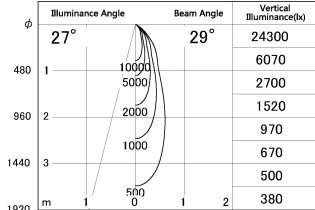

Item no. SD381-2030B9027

Series Name: Versa R-G (UL Track)
(SD381)

■ Lighting Distribution Curve (cd./1000 lm)

■ Direct Horizontal Illuminance SD381-2030B9027

Installation	Track mount
Type	High-efficiency tracklight
Fixture wattage	20W
Beam angle	29deg
Color Temp.	2700K
CRI	Ra>90
Luminous	1932 lm
Body	Die-castaluminumalloy
Body finish	Black
Trim finish	Black
Reflector finish	N/A
IP Rate	IP20
Light source	COB module
Input Voltage	AC220~240V
Dimming Type	Non-Dimmable
Certificate	CE,CCC
Cut Hole	N/A