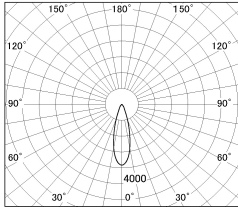

Item no. SD381-2030B9027

Series Name: Versa R-G (UL Track)
(SD381)

■ Lighting Distribution Curve (cd./1000 lm)

■ Direct Horizontal Illuminance SD381-2030B9027

Installation	Track mount
Type	High-efficiency tracklight
Fixture wattage	20W
Beam angle	29deg
Color Temp.	2700K
CRI	Ra>90
Luminous	1932 lm
Body	Die-castaluminumalloy
Body finish	Black
Trim finish	Black
Reflector finish	N/A
IP Rate	IP20
Light source	COB module
Input Voltage	AC220~240V
Dimming Type	Non-Dimmable
Certificate	CE,CCC
Cut Hole	N/A