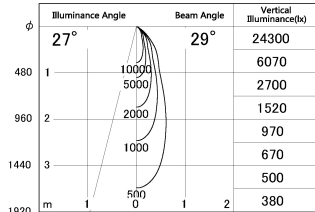

Item no. SD381-2030B9027

Series Name: Versa R-G (UL Track)
(SD381)

■ Lighting Distribution Curve (cd./1000 lm)

■ Direct Horizontal Illuminance SD381-2030B9027

Installation	Track mount
Type	High-efficiency tracklight
Fixture wattage	20W
Beam angle	29deg
Color Temp.	2700K
CRI	Ra>90
Luminous	1932 lm
Body	Die-castaluminumalloy
Body finish	Black
Trim finish	Black
Reflector finish	N/A
IP Rate	IP20
Light source	COB module
Input Voltage	AC220~240V
Dimming Type	Non-Dimmable
Certificate	CE,CCC
Cut Hole	N/A