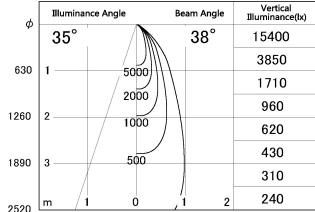

Item no. SD381-2040B9027

Series Name: Versa R-G (UL Track)  
(SD381)

■ Lighting Distribution Curve (cd./1000 lm)

■ Direct Horizontal Illuminance SD381-2040B9027

Installation	Track mount
Type	High-efficiency tracklight
Fixture wattage	20W
Beam angle	38deg
Color Temp.	2700K
CRI	Ra>90
Luminous	1878 lm
Body	Die-cast aluminum alloy
Body finish	Black
Trim finish	Black
Reflector finish	N/A
IP Rate	IP20
Light source	COB module
Input Voltage	AC220~240V
Dimming Type	Non-Dimmable
Certificate	CE,CCC
Cut Hole	N/A