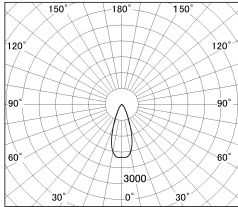

Item no. SD381-2040B9027

Series Name: Versa R-G (UL Track)  
(SD381)

■ Lighting Distribution Curve (cd./1000 lm)

■ Direct Horizontal Illuminance SD381-2040B9027

Installation	Track mount
Type	High-efficiency tracklight
Fixture wattage	20W
Beam angle	38deg
Color Temp.	2700K
CRI	Ra>90
Luminous	1878 lm
Body	Die-cast aluminum alloy
Body finish	Black
Trim finish	Black
Reflector finish	N/A
IP Rate	IP20
Light source	COB module
Input Voltage	AC220~240V
Dimming Type	Non-Dimmable
Certificate	CE,CCC
Cut Hole	N/A