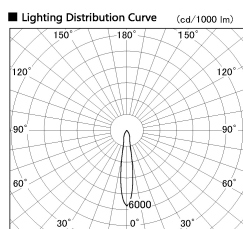

Item no. SD381-1915B9027

Series Name: Versa R-G (UL Track)
(SD381)

Installation	Track mount
Type	High-efficiency tracklight
Fixture wattage	18.6W
Beam angle	17deg
Color Temp.	2700K
CRI	Ra>90
Luminous	1604 lm
Body	Die-cast aluminum alloy
Body finish	Black
Trim finish	Black
Reflector finish	N/A
IP Rate	IP20
Light source	COB module
Input Voltage	AC220~240V
Dimming Type	Non-Dimmable
Certificate	CE,CCC
Cut Hole	N/A