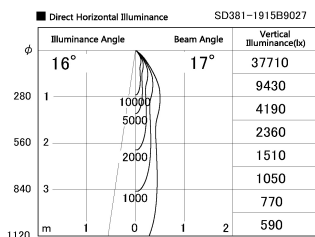

Item no. SD381-1915B9027

Series Name: Versa R-G (UL Track)
(SD381)

Installation	Track mount
Type	High-efficiency tracklight
Fixture wattage	18.6W
Beam angle	17deg
Color Temp.	2700K
CRI	Ra>90
Luminous	1604 lm
Body	Die-cast aluminum alloy
Body finish	Black
Trim finish	Black
Reflector finish	N/A
IP Rate	IP20
Light source	COB module
Input Voltage	AC220~240V
Dimming Type	Non-Dimmable
Certificate	CE,CCC
Cut Hole	N/A