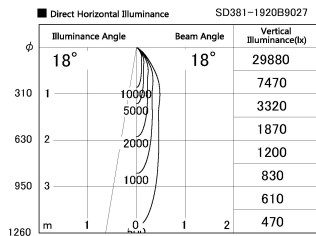

Item no. SD381-1920B9027

Series Name: Versa R-G (UL Track)
(SD381)

Installation	Track mount
Type	High-efficiency tracklight
Fixture wattage	18.6W
Beam angle	18deg
Color Temp.	2700K
CRI	Ra>90
Luminous	1516 lm
Body	Die-castaluminumalloy
Body finish	Black
Trim finish	Black
Reflector finish	N/A
IP Rate	IP20
Light source	COB module
Input Voltage	AC220~240V
Dimming Type	Non-Dimmable
Certificate	CE,CCC
Cut Hole	N/A