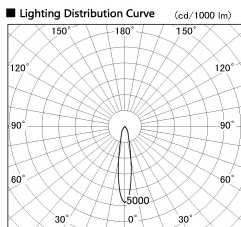

Item no. SD381-1920B9027

Series Name: Versa R-G (UL Track)
(SD381)

Installation	Track mount
Type	High-efficiency tracklight
Fixture wattage	18.6W
Beam angle	18deg
Color Temp.	2700K
CRI	Ra>90
Luminous	1516 lm
Body	Die-castaluminumalloy
Body finish	Black
Trim finish	Black
Reflector finish	N/A
IP Rate	IP20
Light source	COB module
Input Voltage	AC220~240V
Dimming Type	Non-Dimmable
Certificate	CE,CCC
Cut Hole	N/A