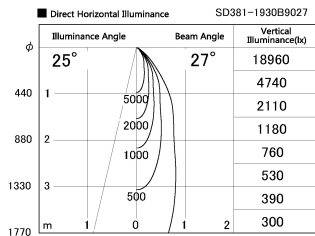

Item no. SD381-1930B9027

Series Name: Versa R-G (UL Track)
(SD381)

Installation	Track mount
Type	High-efficiency tracklight
Fixture wattage	18.6W
Beam angle	27deg
Color Temp.	2700K
CRI	Ra>90
Luminous	1494 lm
Body	Die-castaluminumalloy
Body finish	Black
Trim finish	Black
Reflector finish	N/A
IP Rate	IP20
Light source	COB module
Input Voltage	AC220~240V
Dimming Type	Non-Dimmable
Certificate	CE,CCC
Cut Hole	N/A