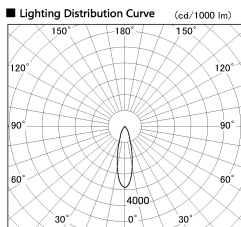

Item no. SD381-1930B9027

Series Name: Versa R-G (UL Track)
(SD381)

Installation	Track mount
Type	High-efficiency tracklight
Fixture wattage	18.6W
Beam angle	27deg
Color Temp.	2700K
CRI	Ra>90
Luminous	1494 lm
Body	Die-castaluminumalloy
Body finish	Black
Trim finish	Black
Reflector finish	N/A
IP Rate	IP20
Light source	COB module
Input Voltage	AC220~240V
Dimming Type	Non-Dimmable
Certificate	CE,CCC
Cut Hole	N/A