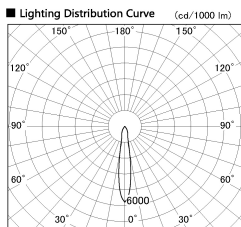

Item no. SD381-1115B9027

Series Name: Versa R-G (UL Track)
(SD381)

■ Direct Horizontal Illuminance SD381-1115B9027

φ	Illuminance Angle	Beam Angle	Vertical Illuminance (lx)
	16°	17°	22880
280	10000		5720
	5000		2540
560	2000		1430
	1000		920
840	500		640
	0		470
1120			360

Installation	Track mount
Type	High-efficiency tracklight
Fixture wattage	10.5W
Beam angle	17deg
Color Temp.	2700K
CRI	Ra>90
Luminous	972 lm
Body	Die-castaluminumalloy
Body finish	Black
Trim finish	Black
Reflector finish	N/A
IP Rate	IP20
Light source	COB module
Input Voltage	AC220~240V
Dimming Type	Non-Dimmable
Certificate	CE,CCC
Cut Hole	N/A