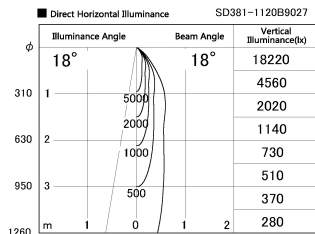

Item no. SD381-1120B9027

Series Name: Versa R-G (UL Track)  
(SD381)

Installation	Track mount
Type	High-efficiency tracklight
Fixture wattage	10.5W
Beam angle	18deg
Color Temp.	2700K
CRI	Ra>90
Luminous	924 lm
Body	Die-castaluminumalloy
Body finish	Black
Trim finish	Black
Reflector finish	N/A
IP Rate	IP20
Light source	COB module
Input Voltage	AC220~240V
Dimming Type	Non-Dimmable
Certificate	CE,CCC
Cut Hole	N/A