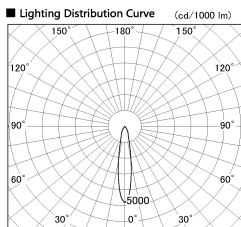

Item no. SD381-1120B9027

Series Name: Versa R-G (UL Track)
(SD381)

Installation	Track mount
Type	High-efficiency tracklight
Fixture wattage	10.5W
Beam angle	18deg
Color Temp.	2700K
CRI	Ra>90
Luminous	924 lm
Body	Die-cast aluminum alloy
Body finish	Black
Trim finish	Black
Reflector finish	N/A
IP Rate	IP20
Light source	COB module
Input Voltage	AC220~240V
Dimming Type	Non-Dimmable
Certificate	CE,CCC
Cut Hole	N/A