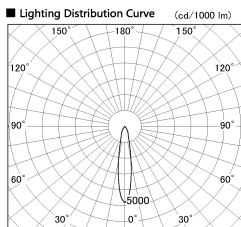

Item no. SD381-1120B9027

Series Name: Versa R-G (UL Track)  
(SD381)

Installation	Track mount
Type	High-efficiency tracklight
Fixture wattage	10.5W
Beam angle	18deg
Color Temp.	2700K
CRI	Ra>90
Luminous	924 lm
Body	Die-castaluminumalloy
Body finish	Black
Trim finish	Black
Reflector finish	N/A
IP Rate	IP20
Light source	COB module
Input Voltage	AC220~240V
Dimming Type	Non-Dimmable
Certificate	CE,CCC
Cut Hole	N/A