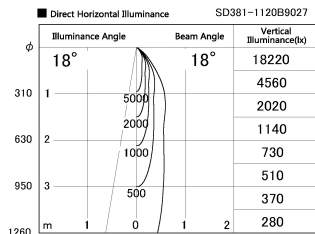

Item no. SD381-1120B9027

Series Name: Versa R-G (UL Track)
(SD381)

Installation	Track mount
Type	High-efficiency tracklight
Fixture wattage	10.5W
Beam angle	18deg
Color Temp.	2700K
CRI	Ra>90
Luminous	924 lm
Body	Die-cast aluminum alloy
Body finish	Black
Trim finish	Black
Reflector finish	N/A
IP Rate	IP20
Light source	COB module
Input Voltage	AC220~240V
Dimming Type	Non-Dimmable
Certificate	CE,CCC
Cut Hole	N/A