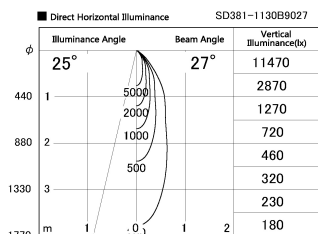

Item no. SD381-1130B9027

Series Name: Versa R-G (UL Track)
(SD381)

Installation	Track mount
Type	High-efficiency tracklight
Fixture wattage	10.5W
Beam angle	27deg
Color Temp.	2700K
CRI	Ra>90
Luminous	904 lm
Body	Die-castaluminumalloy
Body finish	Black
Trim finish	Black
Reflector finish	N/A
IP Rate	IP20
Light source	COB module
Input Voltage	AC220~240V
Dimming Type	Non-Dimmable
Certificate	CE,CCC
Cut Hole	N/A