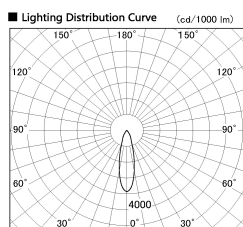

Item no. SD381-1130B9027

Series Name: Versa R-G (UL Track)
(SD381)

Installation	Track mount
Type	High-efficiency tracklight
Fixture wattage	10.5W
Beam angle	27deg
Color Temp.	2700K
CRI	Ra>90
Luminous	904 lm
Body	Die-castaluminumalloy
Body finish	Black
Trim finish	Black
Reflector finish	N/A
IP Rate	IP20
Light source	COB module
Input Voltage	AC220~240V
Dimming Type	Non-Dimmable
Certificate	CE,CCC
Cut Hole	N/A