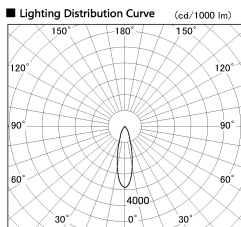

Item no. SD381-1130B9027

Series Name: Versa R-G (UL Track)  
(SD381)

Installation	Track mount
Type	High-efficiency tracklight
Fixture wattage	10.5W
Beam angle	27deg
Color Temp.	2700K
CRI	Ra>90
Luminous	904 lm
Body	Die-castaluminumalloy
Body finish	Black
Trim finish	Black
Reflector finish	N/A
IP Rate	IP20
Light source	COB module
Input Voltage	AC220~240V
Dimming Type	Non-Dimmable
Certificate	CE,CCC
Cut Hole	N/A