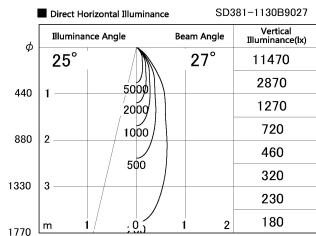

Item no. SD381-1130B9027

Series Name: Versa R-G (UL Track)  
(SD381)

Installation	Track mount
Type	High-efficiency tracklight
Fixture wattage	10.5W
Beam angle	27deg
Color Temp.	2700K
CRI	Ra>90
Luminous	904 lm
Body	Die-castaluminumalloy
Body finish	Black
Trim finish	Black
Reflector finish	N/A
IP Rate	IP20
Light source	COB module
Input Voltage	AC220~240V
Dimming Type	Non-Dimmable
Certificate	CE,CCC
Cut Hole	N/A