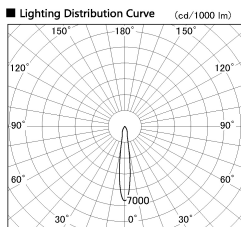

Item no. SD381-0815B9027

Series Name: Versa R-G (UL Track)
(SD381)

■ Direct Horizontal Illuminance SD381-0815B9027

φ	Illuminance Angle	Beam Angle	Vertical Illuminance (lx)
1	14°	15°	19320
2			4830
3			2150
4			1210
5			770
6			540
7			390
8			300

Installation	Track mount
Type	High-efficiency tracklight
Fixture wattage	7.5W
Beam angle	15deg
Color Temp.	2700K
CRI	Ra>90
Luminous	717 lm
Body	Die-castaluminumalloy
Body finish	Black
Trim finish	Black
Reflector finish	N/A
IP Rate	IP20
Light source	COB module
Input Voltage	AC220~240V
Dimming Type	Non-Dimmable
Certificate	CE,CCC
Cut Hole	N/A