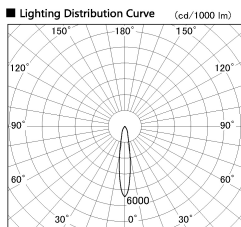

Item no. SD381-0820B9027

Series Name: Versa R-G (UL Track)
(SD381)

■ Direct Horizontal Illuminance SD381-0820B9027

Illuminance Angle	Beam Angle	Vertical Illuminance (lx)
17°	17°	14780
1		3700
2		1640
3		920
590		590
890		410
1190		300
m	1 0 1 2	230

Installation	Track mount
Type	High-efficiency tracklight
Fixture wattage	7.5W
Beam angle	17deg
Color Temp.	2700K
CRI	Ra>90
Luminous	677 lm
Body	Die-cast aluminum alloy
Body finish	Black
Trim finish	Black
Reflector finish	N/A
IP Rate	IP20
Light source	COB module
Input Voltage	AC220~240V
Dimming Type	Non-Dimmable
Certificate	CE,CCC
Cut Hole	N/A