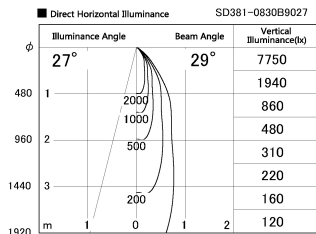

Item no. SD381-0830B9027

Series Name: Versa R-G (UL Track)
(SD381)

Installation	Track mount
Type	High-efficiency tracklight
Fixture wattage	7.5W
Beam angle	29deg
Color Temp.	2700K
CRI	Ra>90
Luminous	672 lm
Body	Die-castaluminumalloy
Body finish	Black
Trim finish	Black
Reflector finish	N/A
IP Rate	IP20
Light source	COB module
Input Voltage	AC220~240V
Dimming Type	Non-Dimmable
Certificate	CE,CCC
Cut Hole	N/A