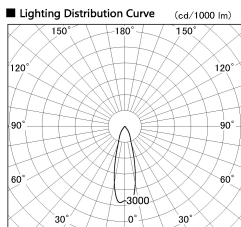

Item no. SD381-0830B9027

Series Name: Versa R-G (UL Track)
(SD381)

Installation	Track mount
Type	High-efficiency tracklight
Fixture wattage	7.5W
Beam angle	29deg
Color Temp.	2700K
CRI	Ra>90
Luminous	672 lm
Body	Die-castaluminumalloy
Body finish	Black
Trim finish	Black
Reflector finish	N/A
IP Rate	IP20
Light source	COB module
Input Voltage	AC220~240V
Dimming Type	Non-Dimmable
Certificate	CE,CCC
Cut Hole	N/A