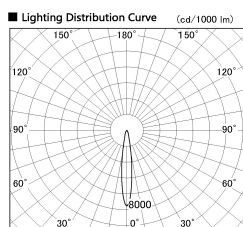

Item no. SD381-3515B9030

Series Name: Versa R-G (UL Track)
(SD381)

■ Direct Horizontal Illuminance SD381-3515B9030

φ	Illuminance Angle	Beam Angle	Vertical Illuminance (lx)
240	14°	15°	115440
480	5000		28860
720	20000		12830
960	10000		7220
1200	5000		4620
1440			3210
1680			2360
1920			1800

Installation	Track mount
Type	High-efficiency tracklight
Fixture wattage	36W
Beam angle	15deg
Color Temp.	3000K
CRI	Ra>90
Luminous	3769 lm
Body	Die-castaluminumalloy
Body finish	Black
Trim finish	Black
Reflector finish	N/A
IP Rate	IP20
Light source	COB module
Input Voltage	AC220~240V
Dimming Type	Non-Dimmable
Certificate	CE,CCC
Cut Hole	N/A