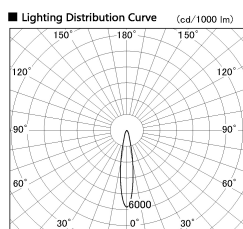

Item no. SD381-3520B9030

Series Name: Versa R-G (UL Track)
(SD381)

■ Direct Horizontal Illuminance SD381-3520B9030

φ	Illuminance Angle	Beam Angle	Vertical Illuminance (lx)
310	18°	18°	87900
310			21980
630			9770
630			5490
950			3520
950			2440
1260			1790
1260			1370

Installation	Track mount
Type	High-efficiency tracklight
Fixture wattage	36W
Beam angle	18deg
Color Temp.	3000K
CRI	Ra>90
Luminous	3764 lm
Body	Die-castaluminumalloy
Body finish	Black
Trim finish	Black
Reflector finish	N/A
IP Rate	IP20
Light source	COB module
Input Voltage	AC220~240V
Dimming Type	Non-Dimmable
Certificate	CE,CCC
Cut Hole	N/A