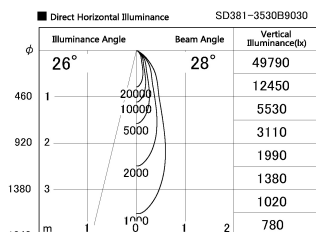

Item no. SD381-3530B9030

Series Name: Versa R-G (UL Track)  
(SD381)

Installation	Track mount
Type	High-efficiency tracklight
Fixture wattage	36W
Beam angle	28deg
Color Temp.	3000K
CRI	Ra>90
Luminous	3775 lm
Body	Die-castaluminumalloy
Body finish	Black
Trim finish	Black
Reflector finish	N/A
IP Rate	IP20
Light source	COB module
Input Voltage	AC220~240V
Dimming Type	Non-Dimmable
Certificate	CE,CCC
Cut Hole	N/A