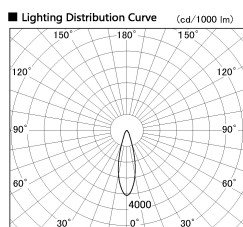

Item no. SD381-3530B9030

Series Name: Versa R-G (UL Track)  
(SD381)

Installation	Track mount
Type	High-efficiency tracklight
Fixture wattage	36W
Beam angle	28deg
Color Temp.	3000K
CRI	Ra>90
Luminous	3775 lm
Body	Die-castaluminumalloy
Body finish	Black
Trim finish	Black
Reflector finish	N/A
IP Rate	IP20
Light source	COB module
Input Voltage	AC220~240V
Dimming Type	Non-Dimmable
Certificate	CE,CCC
Cut Hole	N/A