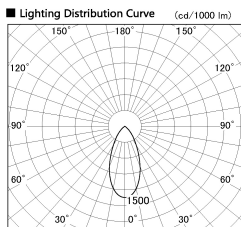

Item no. SD381-3540B9030

Series Name: Versa R-G (UL Track)
(SD381)

Installation	Track mount
Type	High-efficiency tracklight
Fixture wattage	36W
Beam angle	46deg
Color Temp.	3000K
CRI	Ra>90
Luminous	3545 lm
Body	Die-castaluminumalloy
Body finish	Black
Trim finish	Black
Reflector finish	N/A
IP Rate	IP20
Light source	COB module
Input Voltage	AC220~240V
Dimming Type	Non-Dimmable
Certificate	CE,CCC
Cut Hole	N/A