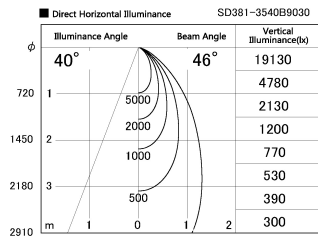

Item no. SD381-3540B9030

Series Name: Versa R-G (UL Track)
(SD381)

Installation	Track mount
Type	High-efficiency tracklight
Fixture wattage	36W
Beam angle	46deg
Color Temp.	3000K
CRI	Ra>90
Luminous	3545 lm
Body	Die-castaluminumalloy
Body finish	Black
Trim finish	Black
Reflector finish	N/A
IP Rate	IP20
Light source	COB module
Input Voltage	AC220~240V
Dimming Type	Non-Dimmable
Certificate	CE,CCC
Cut Hole	N/A