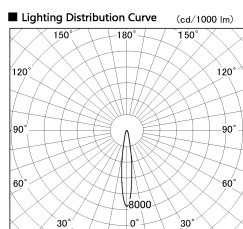

Item no. SD381-2815B9030

Series Name: Versa R-G (UL Track)
(SD381)

■ Direct Horizontal Illuminance SD381-2815B9030

Illuminance Angle	Beam Angle	Vertical Illuminance (lx)	
14°	15°	1	93770
		240	23440
		1	10420
		2	5860
		490	3750
		2	2600
730	3	1910	
		3	1470
		980	1470

Installation	Track mount
Type	High-efficiency tracklight
Fixture wattage	28W
Beam angle	15deg
Color Temp.	3000K
CRI	Ra>90
Luminous	3037 lm
Body	Die-castaluminumalloy
Body finish	Black
Trim finish	Black
Reflector finish	N/A
IP Rate	IP20
Light source	COB module
Input Voltage	AC220~240V
Dimming Type	Non-Dimmable
Certificate	CE,CCC
Cut Hole	N/A