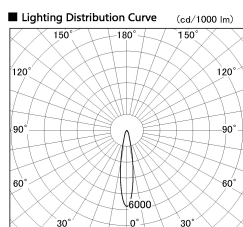

Item no. SD381-2820B9030

Series Name: Versa R-G (UL Track)
(SD381)

■ Direct Horizontal Illuminance SD381-2820B9030

φ	Illuminance Angle	Beam Angle	Vertical Illuminance (lx)
310	18°	18°	70580
310			17650
630			7840
630			4410
950			2820
950			1960
1260			1440
1260			1100

Installation	Track mount
Type	High-efficiency tracklight
Fixture wattage	28W
Beam angle	18deg
Color Temp.	3000K
CRI	Ra>90
Luminous	3049 lm
Body	Die-castaluminumalloy
Body finish	Black
Trim finish	Black
Reflector finish	N/A
IP Rate	IP20
Light source	COB module
Input Voltage	AC220~240V
Dimming Type	Non-Dimmable
Certificate	CE,CCC
Cut Hole	N/A