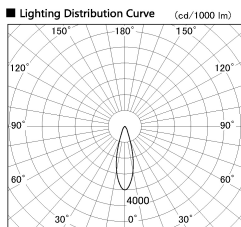

Item no. SD381-2830B9030

Series Name: Versa R-G (UL Track)
(SD381)

Installation	Track mount
Type	High-efficiency tracklight
Fixture wattage	28W
Beam angle	28deg
Color Temp.	3000K
CRI	Ra>90
Luminous	3076 lm
Body	Die-castaluminumalloy
Body finish	Black
Trim finish	Black
Reflector finish	N/A
IP Rate	IP20
Light source	COB module
Input Voltage	AC220~240V
Dimming Type	Non-Dimmable
Certificate	CE,CCC
Cut Hole	N/A