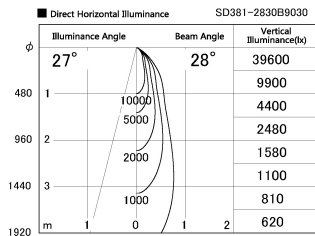

Item no. SD381-2830B9030

Series Name: Versa R-G (UL Track)
(SD381)

Installation	Track mount
Type	High-efficiency tracklight
Fixture wattage	28W
Beam angle	28deg
Color Temp.	3000K
CRI	Ra>90
Luminous	3076 lm
Body	Die-castaluminumalloy
Body finish	Black
Trim finish	Black
Reflector finish	N/A
IP Rate	IP20
Light source	COB module
Input Voltage	AC220~240V
Dimming Type	Non-Dimmable
Certificate	CE,CCC
Cut Hole	N/A