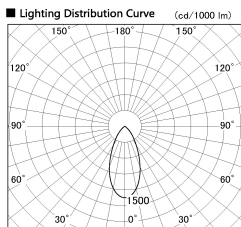

Item no. SD381-2840B9030

Series Name: Versa R-G (UL Track)
(SD381)

Installation	Track mount
Type	High-efficiency tracklight
Fixture wattage	28W
Beam angle	46deg
Color Temp.	3000K
CRI	Ra>90
Luminous	2860 lm
Body	Die-castaluminumalloy
Body finish	Black
Trim finish	Black
Reflector finish	N/A
IP Rate	IP20
Light source	COB module
Input Voltage	AC220~240V
Dimming Type	Non-Dimmable
Certificate	CE,CCC
Cut Hole	N/A