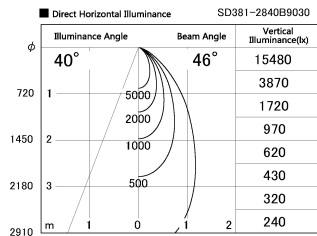

Item no. SD381-2840B9030

Series Name: Versa R-G (UL Track)
(SD381)

Installation	Track mount
Type	High-efficiency tracklight
Fixture wattage	28W
Beam angle	46deg
Color Temp.	3000K
CRI	Ra>90
Luminous	2860 lm
Body	Die-castaluminumalloy
Body finish	Black
Trim finish	Black
Reflector finish	N/A
IP Rate	IP20
Light source	COB module
Input Voltage	AC220~240V
Dimming Type	Non-Dimmable
Certificate	CE,CCC
Cut Hole	N/A