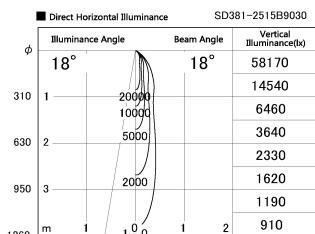

Item no. SD381-2515B9030

Series Name: Versa R-G (UL Track)
(SD381)

Installation	Track mount
Type	High-efficiency tracklight
Fixture wattage	23W
Beam angle	18deg
Color Temp.	3000K
CRI	Ra>90
Luminous	2456 lm
Body	Die-cast aluminum alloy
Body finish	Black
Trim finish	Black
Reflector finish	N/A
IP Rate	IP20
Light source	COB module
Input Voltage	AC220~240V
Dimming Type	Non-Dimmable
Certificate	CE,CCC
Cut Hole	N/A