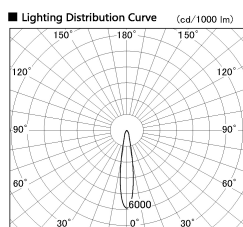

Item no. SD381-2515B9030

Series Name: Versa R-G (UL Track)
(SD381)

Installation	Track mount
Type	High-efficiency tracklight
Fixture wattage	23W
Beam angle	18deg
Color Temp.	3000K
CRI	Ra>90
Luminous	2456 lm
Body	Die-cast aluminum alloy
Body finish	Black
Trim finish	Black
Reflector finish	N/A
IP Rate	IP20
Light source	COB module
Input Voltage	AC220~240V
Dimming Type	Non-Dimmable
Certificate	CE,CCC
Cut Hole	N/A