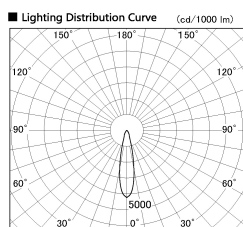

Item no. SD381-2520B9030

Series Name: Versa R-G (UL Track)
(SD381)

■ Direct Horizontal Illuminance SD381-2520B9030

Illuminance Angle	Beam Angle	Vertical Illuminance (lx)
21°	22°	42390
370	1	10600
740	2	4710
1110	3	2650
1480	m	1700
	1	1180
	0	870
	1	660
	2	

Installation	Track mount
Type	High-efficiency tracklight
Fixture wattage	23W
Beam angle	22deg
Color Temp.	3000K
CRI	Ra>90
Luminous	2489 lm
Body	Die-cast aluminum alloy
Body finish	Black
Trim finish	Black
Reflector finish	N/A
IP Rate	IP20
Light source	COB module
Input Voltage	AC220~240V
Dimming Type	Non-Dimmable
Certificate	CE,CCC
Cut Hole	N/A