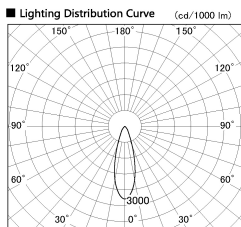

Item no. SD381-2530B9030

Series Name: Versa R-G (UL Track)
(SD381)

Installation	Track mount
Type	High-efficiency tracklight
Fixture wattage	23W
Beam angle	30deg
Color Temp.	3000K
CRI	Ra>90
Luminous	2472 lm
Body	Die-castaluminumalloy
Body finish	Black
Trim finish	Black
Reflector finish	N/A
IP Rate	IP20
Light source	COB module
Input Voltage	AC220~240V
Dimming Type	Non-Dimmable
Certificate	CE,CCC
Cut Hole	N/A