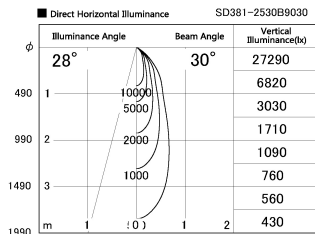

Item no. SD381-2530B9030

Series Name: Versa R-G (UL Track)
(SD381)

Installation	Track mount
Type	High-efficiency tracklight
Fixture wattage	23W
Beam angle	30deg
Color Temp.	3000K
CRI	Ra>90
Luminous	2472 lm
Body	Die-castaluminumalloy
Body finish	Black
Trim finish	Black
Reflector finish	N/A
IP Rate	IP20
Light source	COB module
Input Voltage	AC220~240V
Dimming Type	Non-Dimmable
Certificate	CE,CCC
Cut Hole	N/A