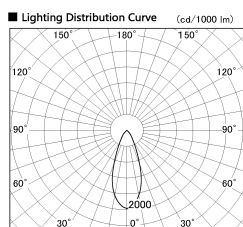

Item no. SD381-2540B9030

Series Name: Versa R-G (UL Track)
(SD381)

Installation	Track mount
Type	High-efficiency tracklight
Fixture wattage	23W
Beam angle	38deg
Color Temp.	3000K
CRI	Ra>90
Luminous	2416 lm
Body	Die-cast aluminum alloy
Body finish	Black
Trim finish	Black
Reflector finish	N/A
IP Rate	IP20
Light source	COB module
Input Voltage	AC220~240V
Dimming Type	Non-Dimmable
Certificate	CE,CCC
Cut Hole	N/A