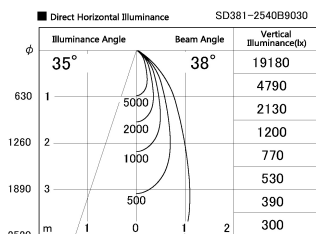

Item no. SD381-2540B9030

Series Name: Versa R-G (UL Track)
(SD381)

Installation	Track mount
Type	High-efficiency tracklight
Fixture wattage	23W
Beam angle	38deg
Color Temp.	3000K
CRI	Ra>90
Luminous	2416 lm
Body	Die-cast aluminum alloy
Body finish	Black
Trim finish	Black
Reflector finish	N/A
IP Rate	IP20
Light source	COB module
Input Voltage	AC220~240V
Dimming Type	Non-Dimmable
Certificate	CE,CCC
Cut Hole	N/A