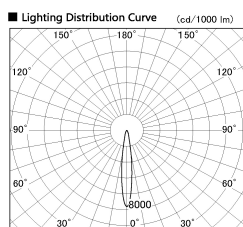

Item no. SD381-2615B9030

Series Name: Versa R-G (UL Track)  
(SD381)

■ Direct Horizontal Illuminance SD381-2615B9030

φ	Illuminance Angle	Beam Angle	Vertical Illuminance (lx)
240	14°	15°	82160
490			20540
730			9130
980			5140
			3290
			2280
			1680
			1280

Installation	Track mount
Type	High-efficiency tracklight
Fixture wattage	23W
Beam angle	15deg
Color Temp.	3000K
CRI	Ra>90
Luminous	2654 lm
Body	Die-castaluminumalloy
Body finish	Black
Trim finish	Black
Reflector finish	N/A
IP Rate	IP20
Light source	COB module
Input Voltage	AC220~240V
Dimming Type	Non-Dimmable
Certificate	CE,CCC
Cut Hole	N/A