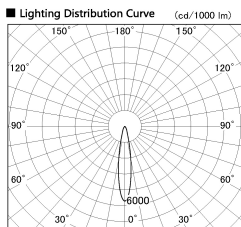

Item no. SD381-2620B9030

Series Name: Versa R-G (UL Track)  
(SD381)

Installation	Track mount
Type	High-efficiency tracklight
Fixture wattage	23W
Beam angle	18deg
Color Temp.	3000K
CRI	Ra>90
Luminous	2683 lm
Body	Die-castaluminumalloy
Body finish	Black
Trim finish	Black
Reflector finish	N/A
IP Rate	IP20
Light source	COB module
Input Voltage	AC220~240V
Dimming Type	Non-Dimmable
Certificate	CE,CCC
Cut Hole	N/A