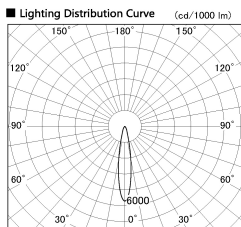

Item no. SD381-2620B9030

Series Name: Versa R-G (UL Track)  
(SD381)

|                  |                            |
|------------------|----------------------------|
| Installation     | Track mount                |
| Type             | High-efficiency tracklight |
| Fixture wattage  | 23W                        |
| Beam angle       | 18deg                      |
| Color Temp.      | 3000K                      |
| CRI              | Ra>90                      |
| Luminous         | 2683 lm                    |
| Body             | Die-castaluminumalloy      |
| Body finish      | Black                      |
| Trim finish      | Black                      |
| Reflector finish | N/A                        |
| IP Rate          | IP20                       |
| Light source     | COB module                 |
| Input Voltage    | AC220~240V                 |
| Dimming Type     | Non-Dimmable               |
| Certificate      | CE,CCC                     |
| Cut Hole         | N/A                        |