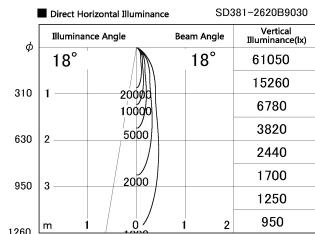

Item no. SD381-2620B9030

Series Name: Versa R-G (UL Track)  
(SD381)

|                  |                            |
|------------------|----------------------------|
| Installation     | Track mount                |
| Type             | High-efficiency tracklight |
| Fixture wattage  | 23W                        |
| Beam angle       | 18deg                      |
| Color Temp.      | 3000K                      |
| CRI              | Ra>90                      |
| Luminous         | 2683 lm                    |
| Body             | Die-castaluminumalloy      |
| Body finish      | Black                      |
| Trim finish      | Black                      |
| Reflector finish | N/A                        |
| IP Rate          | IP20                       |
| Light source     | COB module                 |
| Input Voltage    | AC220~240V                 |
| Dimming Type     | Non-Dimmable               |
| Certificate      | CE,CCC                     |
| Cut Hole         | N/A                        |