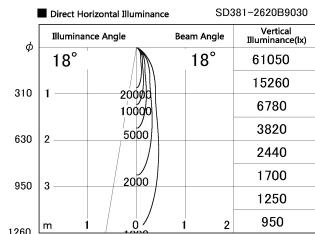

Item no. SD381-2620B9030

Series Name: Versa R-G (UL Track)  
(SD381)

Installation	Track mount
Type	High-efficiency tracklight
Fixture wattage	23W
Beam angle	18deg
Color Temp.	3000K
CRI	Ra>90
Luminous	2683 lm
Body	Die-castaluminumalloy
Body finish	Black
Trim finish	Black
Reflector finish	N/A
IP Rate	IP20
Light source	COB module
Input Voltage	AC220~240V
Dimming Type	Non-Dimmable
Certificate	CE,CCC
Cut Hole	N/A