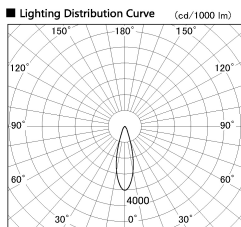

Item no. SD381-2630B9030

Series Name: Versa R-G (UL Track)
(SD381)

Installation	Track mount
Type	High-efficiency tracklight
Fixture wattage	23W
Beam angle	28deg
Color Temp.	3000K
CRI	Ra>90
Luminous	2690 lm
Body	Die-castaluminumalloy
Body finish	Black
Trim finish	Black
Reflector finish	N/A
IP Rate	IP20
Light source	COB module
Input Voltage	AC220~240V
Dimming Type	Non-Dimmable
Certificate	CE,CCC
Cut Hole	N/A