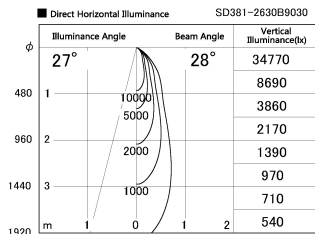

Item no. SD381-2630B9030

Series Name: Versa R-G (UL Track)
(SD381)

Installation	Track mount
Type	High-efficiency tracklight
Fixture wattage	23W
Beam angle	28deg
Color Temp.	3000K
CRI	Ra>90
Luminous	2690 lm
Body	Die-castaluminumalloy
Body finish	Black
Trim finish	Black
Reflector finish	N/A
IP Rate	IP20
Light source	COB module
Input Voltage	AC220~240V
Dimming Type	Non-Dimmable
Certificate	CE,CCC
Cut Hole	N/A