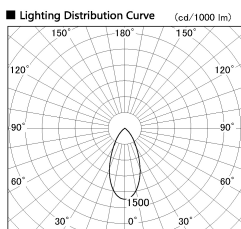

Item no. SD381-2640B9030

Series Name: Versa R-G (UL Track)
(SD381)

Installation	Track mount
Type	High-efficiency tracklight
Fixture wattage	23W
Beam angle	46deg
Color Temp.	3000K
CRI	Ra>90
Luminous	2509 lm
Body	Die-castaluminumalloy
Body finish	Black
Trim finish	Black
Reflector finish	N/A
IP Rate	IP20
Light source	COB module
Input Voltage	AC220~240V
Dimming Type	Non-Dimmable
Certificate	CE,CCC
Cut Hole	N/A