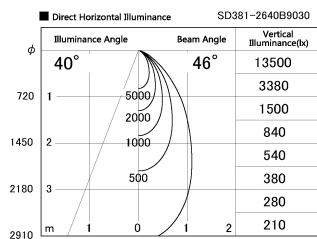

Item no. SD381-2640B9030

Series Name: Versa R-G (UL Track)
(SD381)

Installation	Track mount
Type	High-efficiency tracklight
Fixture wattage	23W
Beam angle	46deg
Color Temp.	3000K
CRI	Ra>90
Luminous	2509 lm
Body	Die-castaluminumalloy
Body finish	Black
Trim finish	Black
Reflector finish	N/A
IP Rate	IP20
Light source	COB module
Input Voltage	AC220~240V
Dimming Type	Non-Dimmable
Certificate	CE,CCC
Cut Hole	N/A