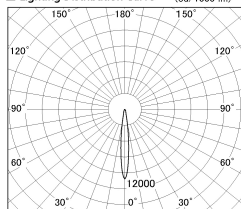

Installation	Track mount
Type	High-efficiency tracklight
Fixture wattage	20W
Beam angle	12deg
Color Temp.	3000K
CRI	Ra>90
Luminous	1999 lm
Body	Die-castaluminumalloy
Body finish	Black
Trim finish	Black
Reflector finish	N/A
IP Rate	IP20
Light source	COB module
Input Voltage	AC220~240V
Dimming Type	Non-Dimmable
Certificate	CE,CCC
Cut Hole	N/A

■ Lighting Distribution Curve (cd./1000 lm)